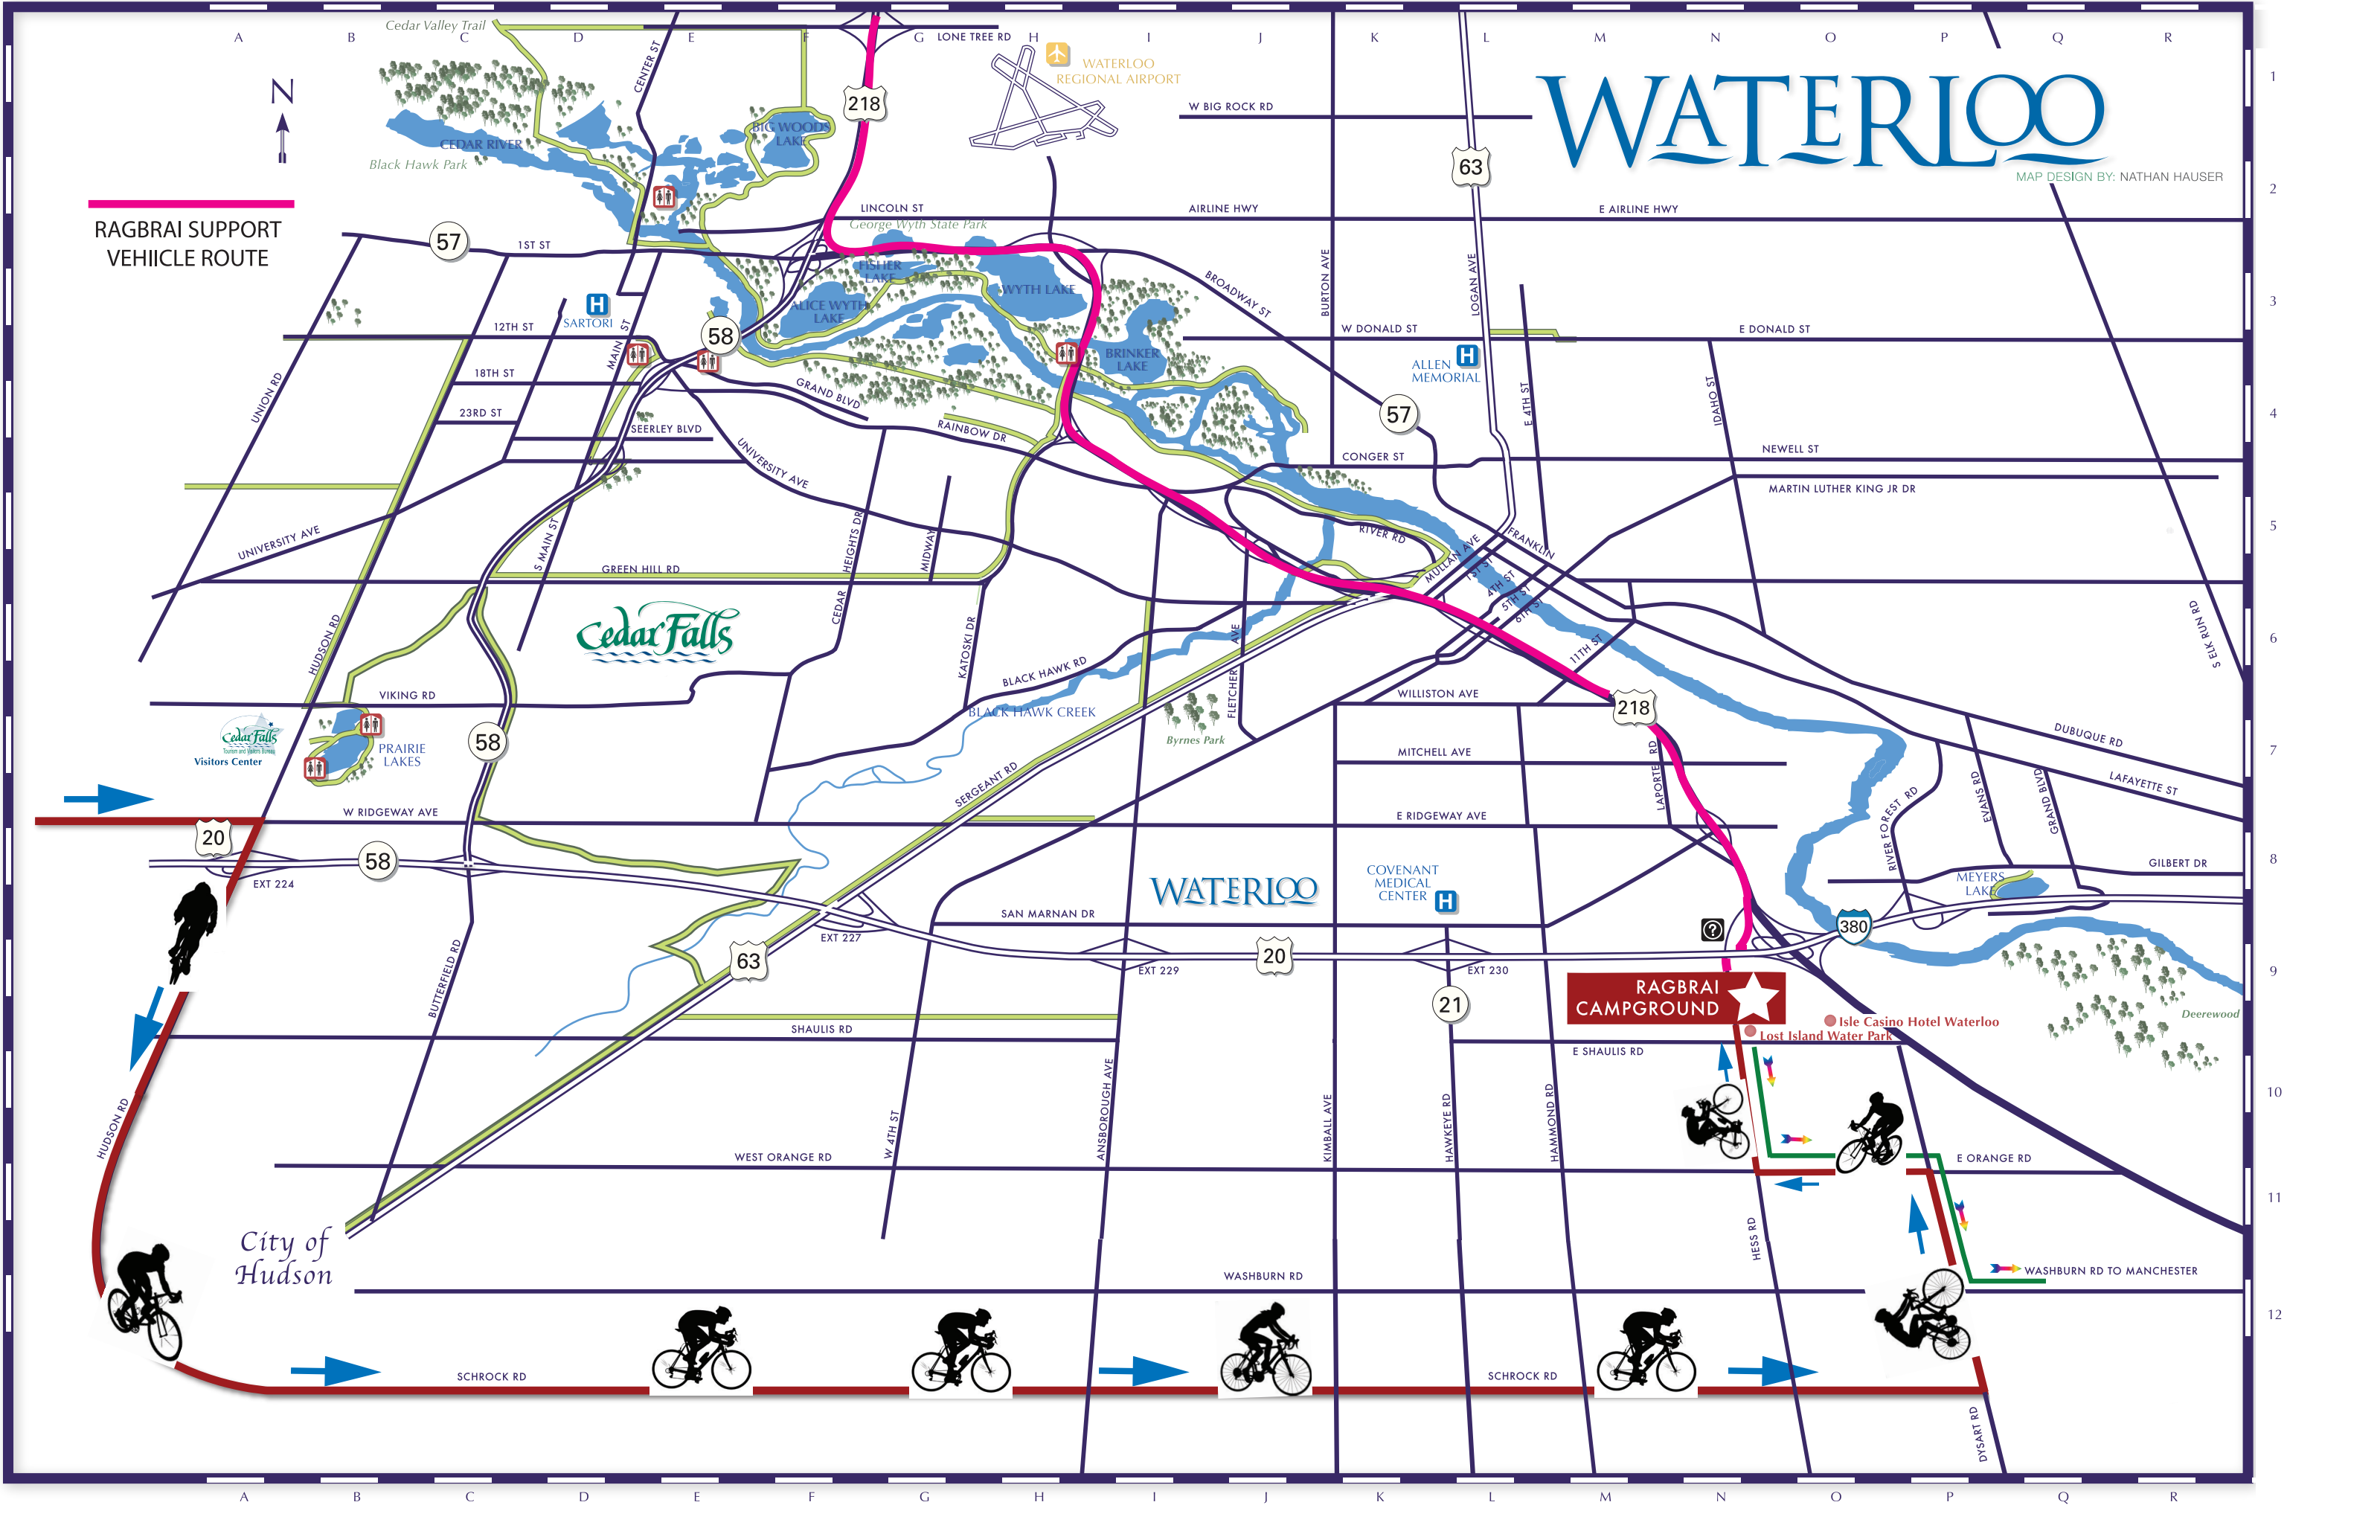

WATERLOO

MAP DESIGN BY: NATHAN HAUSER

RAGBRAI SUPPORT
VEHICLE ROUTE

**RAGBRAI
CAMPGROUND**

Isle Casino Hotel Waterloo
Lost Island Water Park

City of
Hudson

Cedar Falls

WATERLOO

ALLEN
MEMORIAL
H

21

COVENANT
MEDICAL
CENTER
H

Cedar Falls
Visitors Center

PRAIRIE
LAKES

20

58

58

63

58

20

218

380

A B C D E F G H I J K L M N O P Q R

A B C D E F G H I J K L M N O P Q R

1 2 3 4 5 6 7 8 9 10 11 12

1 2 3 4 5 6 7 8 9 10 11 12